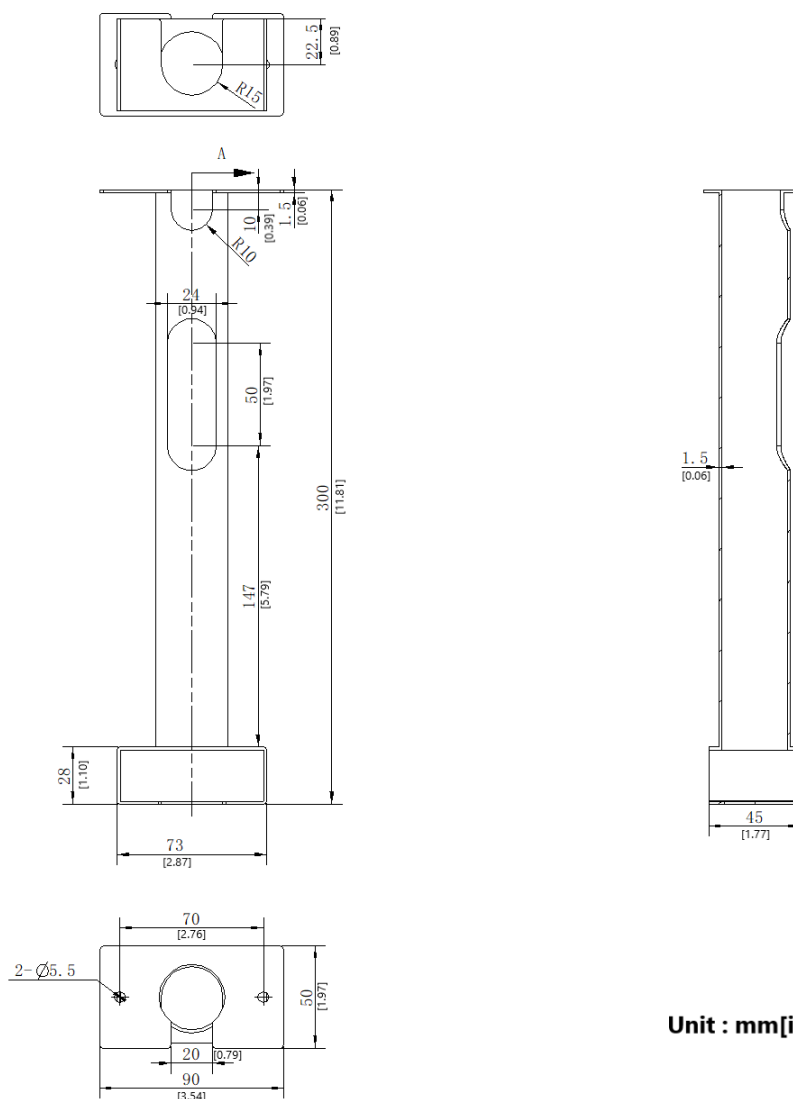

L300-R35

Parking camera extension bar L300-R35

- With cable outlet(s)
- Lower the camera to the desired height

▪ **Specification**

Bracket	
Appearance	Hikvision White
Material	SPCC
General	
Dimensions (with Package)	350 × 120 × 100 mm (13.78 × 4.72 × 3.94 inch)
Dimensions	300 × 73 × 90 mm (11.81 × 2.87 × 3.54 inch)
Weight (with Package)	0.5 kg (1.102 lb.)
Weight	0.46 kg (1.014 lb.)

▪ **Available Model**

Parking camera extension bar L300-R35

▪ **Dimension**

Unit : mm[inch]

Headquarters

No.555 Qianmo Road, Binjiang District,
Hangzhou 310051, China
T +86-571-8807-5998
www.hikvision.com

Follow us on social media to get the latest product and solution information.